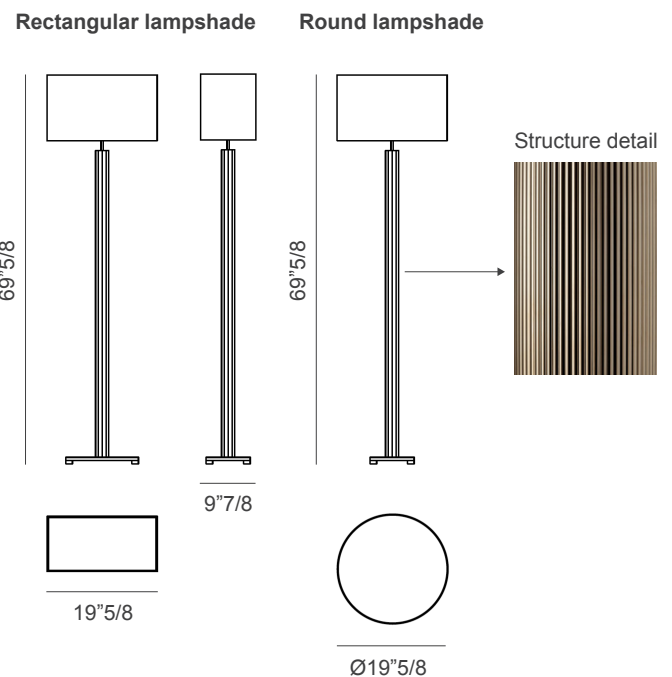

Windsor

Description

Floor lamp with metal structure. The lampshade is available in fabric, offered in different colors. Made in Italy.

Light source: 1 x E26 Max 60W.

Dimensions

With rectangular lampshade
19"5/8W x 9"7/8D x 69"5/8H

With round lampshade
Ø19"5/8 x 69"5/8H

* For more specifications, please refer to the "Finishes & Materials" PDF