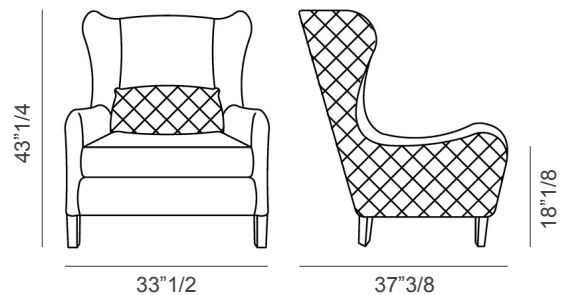

### *Description*

Lounge chair with solid wood structure covered with non-deformable foam polyurethane with different density. Seat cushion in goose feather.

The upholstery is offered in fabric or leather and the external part is quilted. Feet in solid wood with Cacao Walnut finish.

### *Dimensions*

33"1/2W x 37"3/8D x 43"1/4H

**Seat height: 18"1/8**

\* For more specifications, please refer to the "Finishes & Materials" PDF