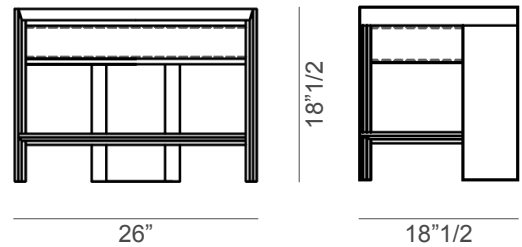

Archibald

Design: Roberto Lazzeroni

Description

Nightstand with structure in solid Canaletto walnut, equipped with a completely removable drawer with recessed sliding runners and silent system closing. The top, the front side of the drawer and the lower shelf are covered with saddle leather or leather. Made in Italy.

Dimensions

26"W x 18"1/2D x 18"1/2H

* For more specifications, please refer to the "Finishes & Materials" PDF