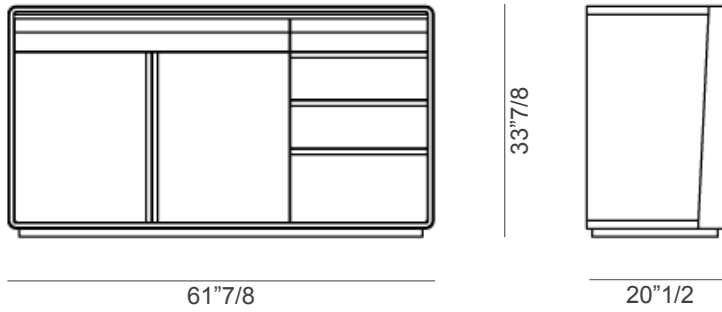

Drawers' interior: Sand painted Fiddleback Sycamore veneer.

Internal shelf: Grey tempered glass.

* For more specifications, please refer to the "Finishes & Materials" PDF

Frame

Dimensions

61"7/8W x 20"1/2D x 33"7/8H

61"7/8

20"1/2

33"7/8

* For more specifications, please refer to the "Finishes & Materials" PDF