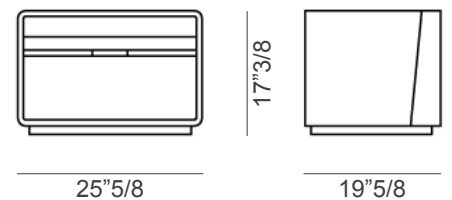

Frame

Design: Carlo Colombo

Dimensions

25"5/8W x 19"5/8D x 17"3/8H

One drawer + 1 shelf

Two drawers

Description

Nightstand with structure in maple, available in two finishes: dove grey (2B) and slate grey (2C). The sides and top feature a saddle leather detail, framing the front. Two versions available: with one drawer and one sliding shelf or with two completely removable drawers with internal parts in sand painted Fiddleback Sycamore, with recessed sliding runners. Made in Italy