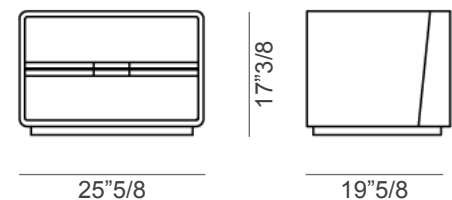

Frame

Design: Carlo Colombo

Dimensions

25"5/8W x 19"5/8D x 17"3/8H

One drawer + 1 shelf

Two drawers

Description

Nightstand with structure in maple, available in two finishes: dove grey (2B) and slate grey (2C). The sides and top feature a saddle leather detail, framing the front. Two versions available: with one drawer and one sliding shelf or with two completely removable drawers with internal parts in sand painted Fiddleback Sycamore, with recessed sliding runners. Made in Italy