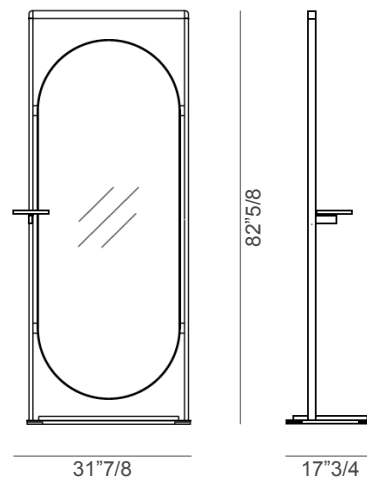

Narcisse

Design: MVW

Description

Free standing mirror with supporting structure and base in painted metal. The mirror frame, the small round tray placed on the right or left side of the mirror and the one on the base are in MDF, veneer and solid Canaletto walnut. Made in Italy.

Dimensions

31"7/8W x 17"3/4D x 82"5/8H

* For more specifications, please refer to the "Finishes & Materials" PDF