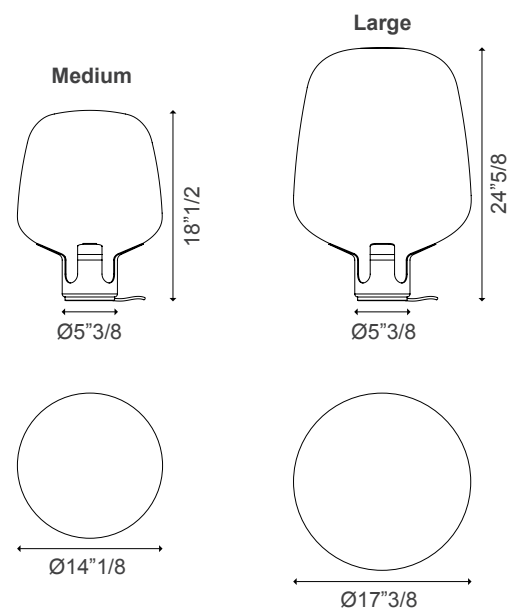

Finishes & Materials

Structure: Metal (Champagne / Terra).

Diffuser: Blown glass (Honey / Turquoise).

* For more specifications, please refer to the "Finishes & Materials" PDF