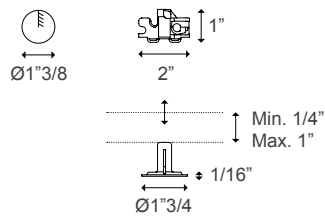

IVY V

Design: Vittorio Massimo

Description

Minimal, geometric suspension lamp composed of a ring hanging on a cable, which gives power to a made to measure LED module.

Designed with double cables, this lamp responds to the need for flexibility, an increasingly contemporary theme in architectural practice. Made in Italy.

Cable: Black.

Dimensions

Ø5"5/8 x 157"1/2 H Max.

* For more specifications, please refer to the "Finishes & Materials" PDF

IVY V

Canopy Options

IVY V suspension lamps must only be installed on the single and central canopies below

SINGLE

Single ceiling bracket
standard size.
Matt black metal.
Driver included.

Ø5" x 1"H

6 LIGHTS CENTRAL

Central canopy
Max. 6 pendants.
Matt black metal.
Driver included.

Ø6 3/4 x 1 3/8H

LOW VOLTAGE RECESSED MICRO

Recessed bracket for
single lamp.
Max. capacity: 3.5 kg
Matt black metal.
Driver not included.

12 LIGHTS CENTRAL

Central canopy
Max. 12 pendants.
Matt black metal.
Driver included.

Ø15" x 1 5/8H

* For more specifications, please refer to the "Finishes & Materials" PDF