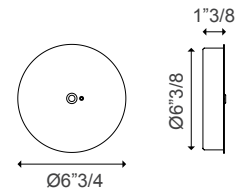

Cable: Black.

Dimensions

Ø5"5/8 x 157"1/2 H Max.

* For more specifications, please refer to the "Finishes & Materials" PDF

IVY V

Canopy Options

IVY V suspension lamps must only be installed on the single and central canopies below

SINGLE

Single ceiling bracket
standard size.
Matt black metal.
Driver included.

Ø5" x 1"H

6 LIGHTS CENTRAL

Central canopy
Max. 6 pendants.
Matt black metal.
Driver included.

Ø6 3/4 x 1 3/8H

LOW VOLTAGE RECESSED MICRO

Recessed bracket for
single lamp.
Max. capacity: 3.5 kg
Matt black metal.
Driver not included.

12 LIGHTS CENTRAL

Central canopy
Max. 12 pendants.
Matt black metal.
Driver included.

Ø15" x 1 5/8H

* For more specifications, please refer to the "Finishes & Materials" PDF