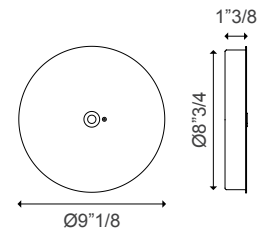

Cable: Black.

Dimensions

Ø5"5/8 x 157"1/2 H Max.

* For more specifications, please refer to the "Finishes & Materials" PDF

IVY V

Canopy Options

IVY V suspension lamps must only be installed on the single and central canopies below

SINGLE

Single ceiling bracket
standard size.
Matt black metal.
Driver included.

Ø5" x 1"H

6 LIGHTS CENTRAL

Central canopy
Max. 6 pendants.
Matt black metal.
Driver included.

Ø6 3/4 x 1 3/8H

LOW VOLTAGE RECESSED MICRO

Recessed bracket for
single lamp.
Max. capacity: 3.5 kg
Matt black metal.
Driver not included.

12 LIGHTS CENTRAL

Central canopy
Max. 12 pendants.
Matt black metal.
Driver included.

Ø15" x 1 5/8H

* For more specifications, please refer to the "Finishes & Materials" PDF