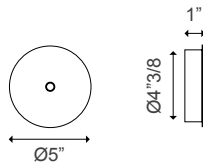

Cable: Black.

Dimensions

Ø5"5/8 x 157"1/2 H Max.

* For more specifications, please refer to the "Finishes & Materials" PDF

IVY V

Canopy Options

IVY V suspension lamps must only be installed on the single and central canopies below

SINGLE

Single ceiling bracket
standard size.
Matt black metal.
Driver included.

Ø5" x 1"H

6 LIGHTS CENTRAL

Central canopy
Max. 6 pendants.
Matt black metal.
Driver included.

Ø6 3/4 x 1 3/8H

LOW VOLTAGE RECESSED MICRO