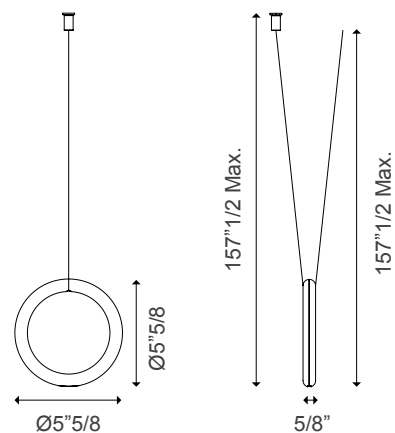

IVY V

Design: Vittorio Massimo

Description

Minimal, geometric suspension lamp composed of a ring hanging on a cable, which gives power to a made to measure LED module.

Designed with double cables, this lamp responds to the need for flexibility, an increasingly contemporary theme in architectural practice. Made in Italy.

Cable: Black.

Dimensions

Ø5"5/8 x 157"1/2 H Max.

* For more specifications, please refer to the "Finishes & Materials" PDF

IVY V

Canopy Options

IVY V suspension lamps must only be installed on the single and central canopies below

SINGLE

Single ceiling bracket
standard size.
Matt black metal.
Driver included.

Ø5" x 1"H

6 LIGHTS CENTRAL

Central canopy
Max. 6 pendants.
Matt black metal.
Driver included.

Ø6 3/4 x 1 3/8H

LOW VOLTAGE RECESSED MICRO

Recessed bracket for
single lamp.
Max. capacity: 3.5 kg
Matt black metal.
Driver not included.

12 LIGHTS CENTRAL

Central canopy
Max. 12 pendants.
Matt black metal.
Driver included.

Ø15" x 1 5/8H

* For more specifications, please refer to the "Finishes & Materials" PDF