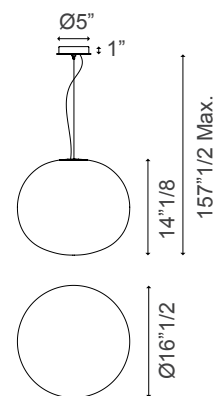

Volum

Design: Snohetta

Description

Suspension lamp designed to fill a space with an uninterrupted, 360-degree illumination. Available with a white blown glass diffuser which is closed by a methacrylate lid that lets light through the same way as the glass. Made in Italy.

Light Source:

E26 LED • 1 x 25 W  • IP20 • Energy saving • Dim Triac.
Bulb not included.

Finishes & Materials

Diffuser: Glossy white glass.

Lid: Glossy white methacrylate.

Dimensions

Ø16"1/2 x 157"1/2H Max.
Canopy: Ø5" x 1"