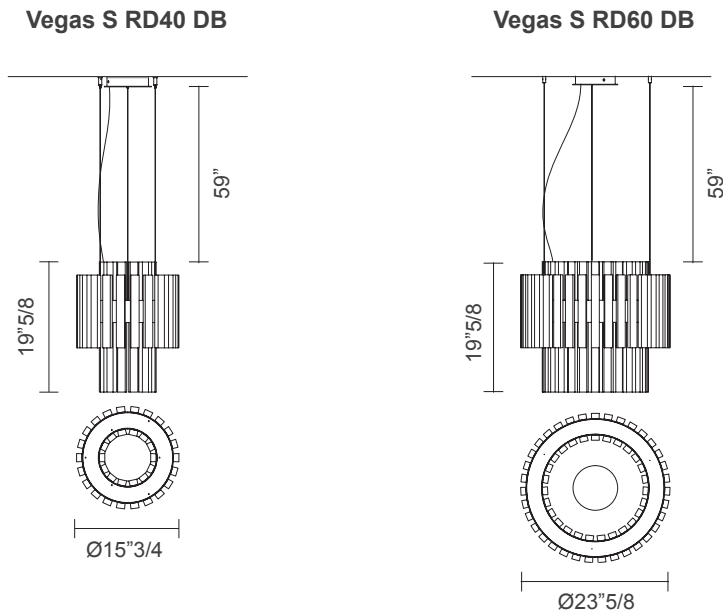

Vegas S RD40 DB

33W • CRI>95 • 3000 K • 4248lm.
Dimm 0-10V.

Vegas S RD60 DB

55W • CRI>95 • 3000 K • 6592lm.
Dimm 0-10V.

Finishes & Materials

Diffuser: Rock-effect glass strips.

Structure: Metal (Matt painted / Leaf decoration).

* For more specifications, please refer to the "Finishes & Materials" PDF

Vegas

Dimensions

S RD40 DB) Ø15"3/4 x 19"5/8H + Cable + Canopy

S RD60 DB) Ø23"5/8 x 19"5/8H + Cable + Canopy

* For more specifications, please refer to the "Finishes & Materials" PDF