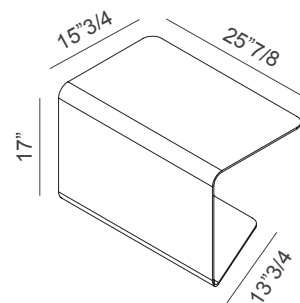

Cosy

Design: Francesco Rota

Description

This side table is an architectural solution with strictly rigorous lines, it contrast with the soft volumes of the padded items to underscore his functional features for the living area. It's produced in curved aluminum, thickness 1/4", matt painted with epoxy powders in the colors white or graphite grey.

Made in Italy.

Finishes & Materials

Matt painted aluminum stucture: White / Graphite grey.

Description

25"7/8W x 15"3/4D x 17"H

* For more specifications, please refer to the "Finishes & Materials" PDF