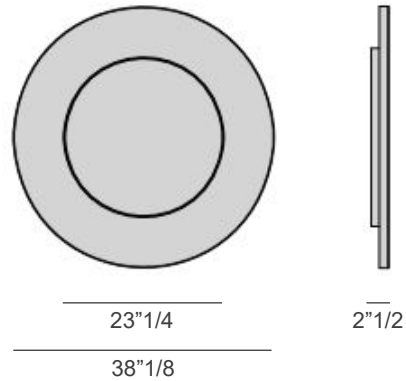

Forvanity

Design: O. Moon

Description

Round wall mirror. Frame can be clear or smoked.

Dimensions

Ø38"1/8 x 2"1/2D

Finishes and materials

Mirror: Clear.

Mirrored Frame: Clear or Smoked.

(For more specifications, please refer to "Finishes & Materials")