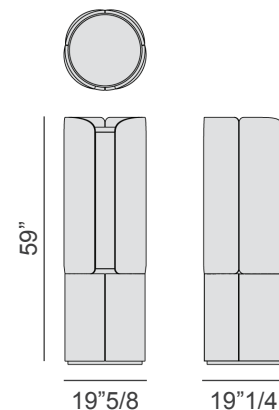

Mary

Design: P. Jouin

Description

Bar cabinet equipped with two compartments with curved doors in canaletto walnut and Ice glass details. Upper compartment with brushed brass metal covered back and two wooden shelves. Lower compartment with wooden shelf. Upper LED lighting rechargeable by USB with human presence sensor. Made in Italy.

Dimensions

19"5/8W x 19"1/4D x 59"H

Finishes and materials

Structure and doors: Canaletto walnut, canaletto walnut moka stained, canaletto walnut wenge stained.
Upper compartment: Brushed brass metal.

(For more specifications, please refer to "Finishes & Materials")