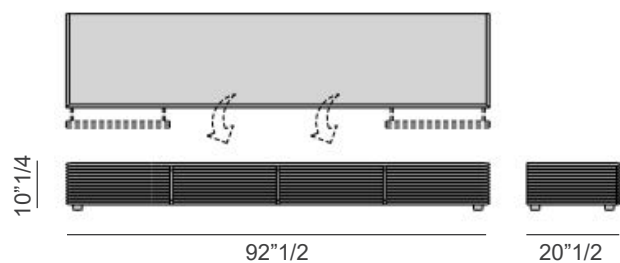

92"1/2W x 20"1/2D x 10"1/4H

2 lateral drawers and 2 central doors