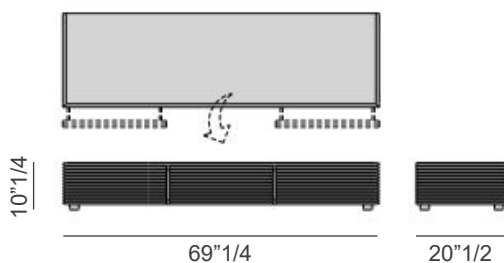

Riga

Design: T. Colzani

Description

TV stand in solid canaletto walnut with two lateral drawers and central front flap-doors.

Dimensions

69"1/4W x 20"1/2D x 10"1/4H

2 lateral drawers and 1 central door

92"1/2W x 20"1/2D x 10"1/4H