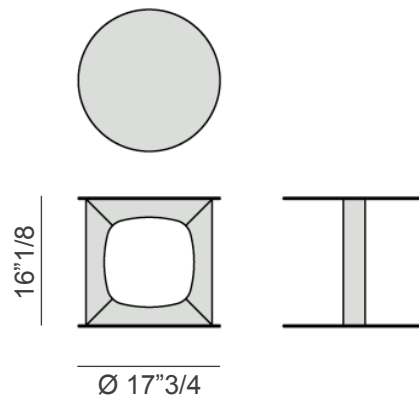

Tenco

Design: C. Ballabio

Description

Side table with frame in solid Canaletto walnut. Brushed brass metal base and top.

Dimensions

Ø 17"3/4 x 16"1/8H

Finishes and materials

Frame: Canaletto Walnut, Canaletto Walnut Moka Stained or Canaletto Walnut Wenge Stained.