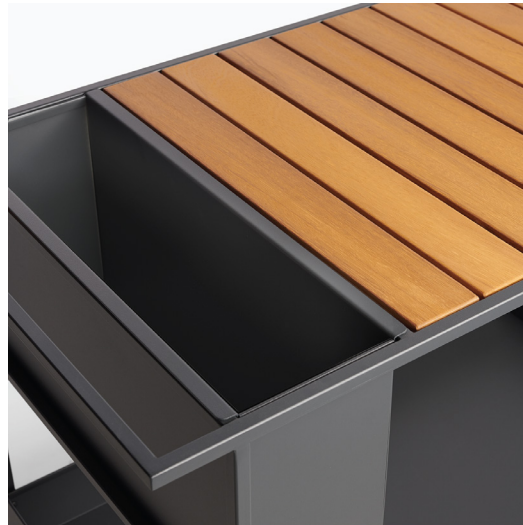

Butler

Design: Bernhardt & Vella

Description

Butler is an outdoor cart, ideal to organize, transport and contain food, tableware and other objects. The superior top in Iroko wood together with the inferior level and the food-cart container in metal, removable on necessity, create a game of volumes and lines with the structure. Made in Italy.

Dimensions

37"3/8W x 21"5/8D x 31"1/2H

Finishes and materials

Frame: Anthracite embossed lacquered metal.

Base: Anthracite embossed lacquered metal.

Top: Iroko wood.

Wheels: Anthracite.

(For more specifications, please refer to "Finishes & Materials")