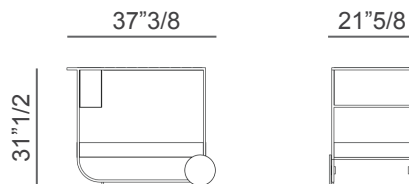

Dimensions

37"3/8W x 21"5/8D x 31"1/2H

Finishes and materials

Frame: Anthracite embossed lacquered metal.

Base: Anthracite embossed lacquered metal.

Top: Iroko wood.

Wheels: Anthracite.

(For more specifications, please refer to "Finishes & Materials")