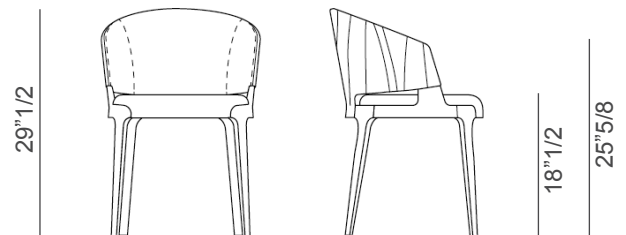

### *Dimensions*

21"5/8W x 21"5/8D x 29"1/2H

**Seat height:** 18"1/2

**Armrest height:** 25"5/8

21"5/8

21"5/8

\* For more specifications, please refer to the "Finishes & Materials" PDF