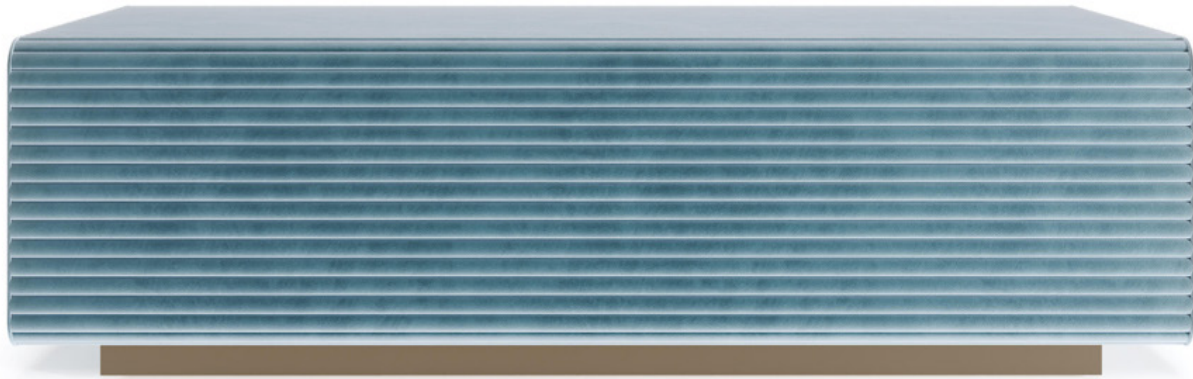

## *Description*

Padded bench cover in fabric or leather with quilting. Plinth base in painted wood. Made in Italy.

## *Dimensions*

55"1/8W x 21"5/8D x 15"3/4H

\* For more specifications, please refer to the "Finishes & Materials" PDF