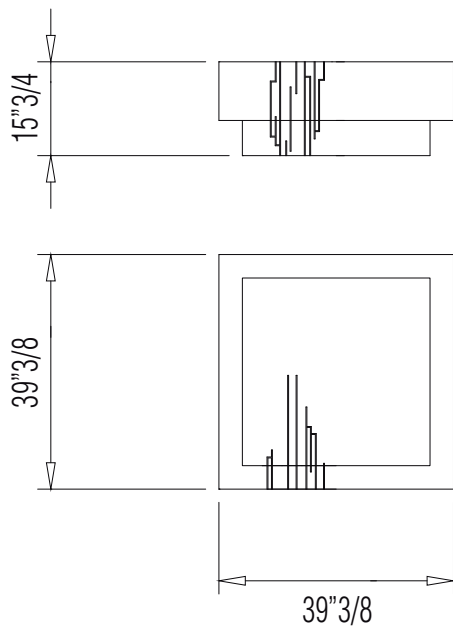

Belle Epoque Coffee Table

Description

Coffee table with wooden base in antiqued dark brass finish. Top with gold serigraphy decorations. Wooden top covered in lacquered glass (latte, nero beluga, fumo or henné color) or in shiny Ebony wood.

Dimensions

39"3/8W x 39"3/8D x 15"3/4H

55"1/8W x 55"1/8D x 15"3/4H

Finishes and materials

Base: Antiqued dark brass.

Top: Wood covered in lacquered glass in latte, nero beluga, fumo or henné color, or in shiny Ebony wood.