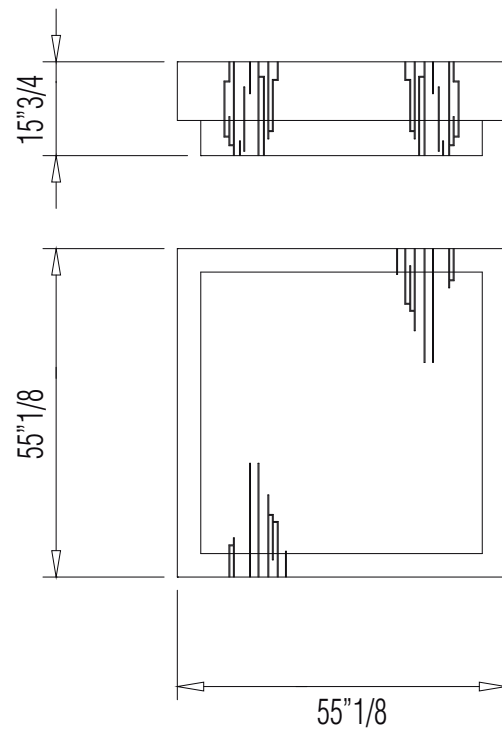

Belle Epoque Coffee Table

Description

Coffee table with wooden base in antiqued dark brass finish. Top with gold serigraphy decorations. Wooden top covered in lacquered glass (latte, nero beluga, fumo or henné color) or in shiny Ebony wood.

Dimensions

39"3/8W x 39"3/8D x 15"3/4H

55"1/8W x 55"1/8D x 15"3/4H

Finishes and materials

Base: Antiqued dark brass.

Top: Wood covered in lacquered glass in latte, nero beluga, fumo or henné color, or in shiny Ebony wood.