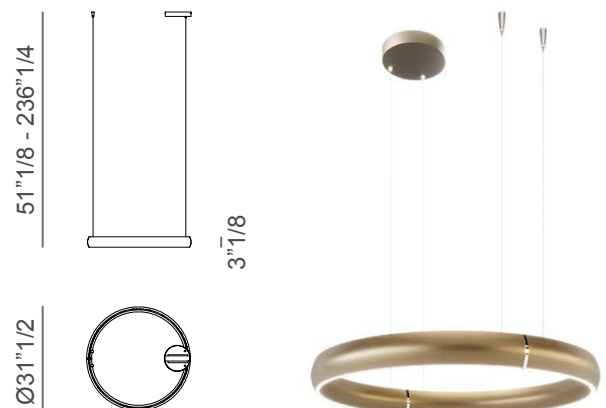

## Cerchio

*Design: Tulczinsky*

### *Description*

Suspension lamp with wooden shade, composed of two semi-circles with joints in polished steel. Various metallic finishes available for the shade. Metal canopy in bronze finish. LED system: 24V (60W) strip. Made in Italy.

### *Dimensions*

Ø31"1/2 x 51"1/8H

**Max. Height:** 236"1/4

\* For more specifications, please refer to the "Finishes & Materials" PDF