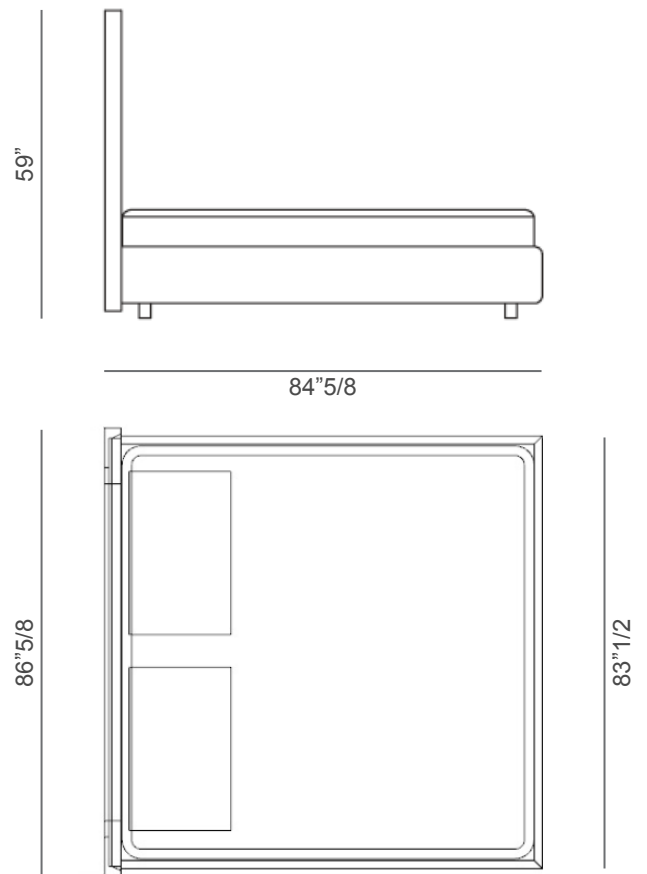

Oh High

Design: Tulczinsky

Description

Bed with internal wooden structure. High headboard, padded and upholstered in fabrics or leathers as per collection or customer's own material, customizable with quiltings. Shaped wooden frame, painted with metallic finishes, with LED lighting and touch switch. Upholstered base. Storage unit available on demand. Made in Italy.

* For more specifications, please refer to the "Finishes & Materials" PDF

Oh High

Dimensions

Queen Size: 70"7/8W x 84"5/8D x 59"H
(To fit American Queen Size mattress: 60"1/4 x 80")

King Size: 86"5/8W x 84"5/8D x 59"H
(To fit American King Size mattress: 76" x 80")