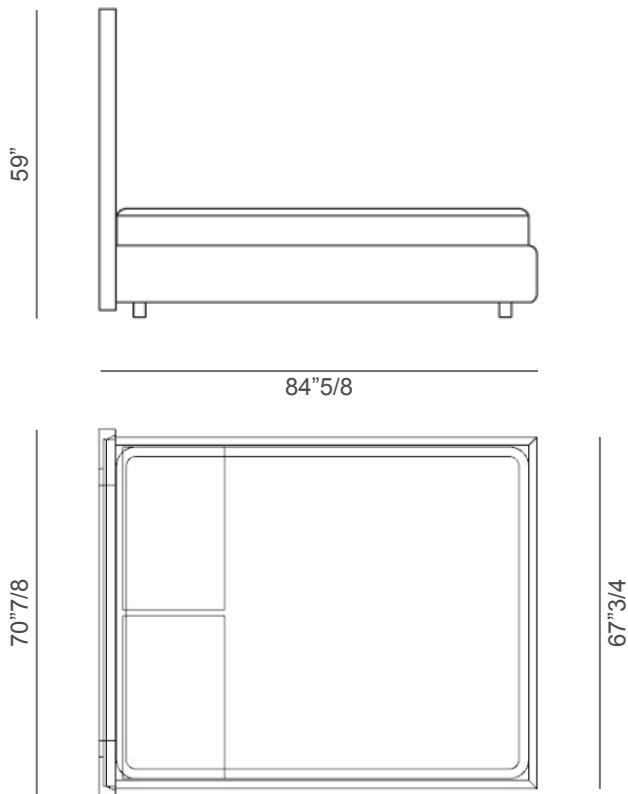

Oh High

Design: Tulczinsky

Description

Bed with internal wooden structure. High headboard, padded and upholstered in fabrics or leathers as per collection or customer's own material, customizable with quiltings. Shaped wooden frame, painted with metallic finishes, with LED lighting and touch switch. Upholstered base. Storage unit available on demand. Made in Italy.

* For more specifications, please refer to the "Finishes & Materials" PDF

Oh High

Dimensions

Queen Size: 70"7/8W x 84"5/8D x 59"H
(To fit American Queen Size mattress: 60"1/4 x 80")

King Size: 86"5/8W x 84"5/8D x 59"H
(To fit American King Size mattress: 76" x 80")