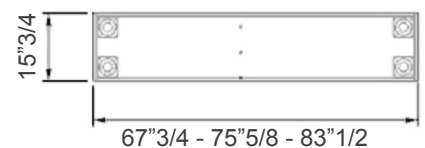

Dimensions

- A) 67"3/4W x 15"3/4D x 16"1/8H
- B) 75"5/8W x 15"3/4D x 16"1/8H
- C) 83"1/2W x 15"3/4D x 16"1/8H

Finishes and materials

Cover: Pleated Fabric Cat. Extra - Amsterdam, Velvet, Leather Cat. Nabuk or Leather Colorata.