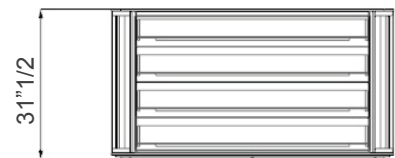

(For more specifications, please refer to "Finishes & Materials")