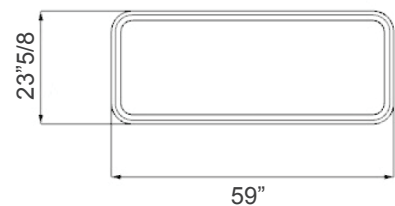

(For more specifications, please refer to "Finishes & Materials")