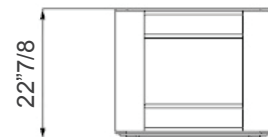

Plissé

Design: Tulczinsky

Description

Nightstand with wooden structure in shiny Ebony wood or shiny lacquered wood finish with 2 drawers. Sides upholstered in pleated Fabric or Leather. Detail on the top in satin Brass finish.

Dimensions

27"1/2W x 17"3/8D x 22"7/8H

Finishes and materials

Structure: Shiny Ebony wood or Shiny lacquered wood.

Sides: Pleasted Fabric Cat. Extra - Amsterdam, Velvet, Leather Cat. Nabuk or Leather Colorata.