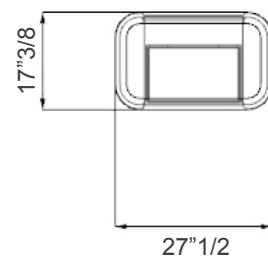

Plissé

Design: Tulczinsky

Description

Nightstand with wooden structure in shiny Ebony wood or shiny lacquered wood finish with 2 drawers. Sides upholstered in pleated Fabric or Leather. Detail on the top in satin Brass finish.

Dimensions

27"1/2W x 17"3/8D x 22"7/8H

Finishes and materials

Structure: Shiny Ebony wood or Shiny lacquered wood.

Sides: Pleasted Fabric Cat. Extra - Amsterdam, Velvet, Leather Cat. Nabuk or Leather Colorata.