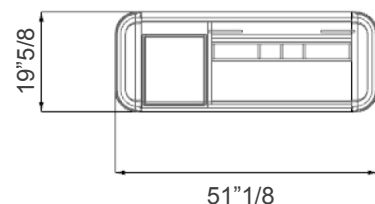

(For more specifications, please refer to "Finishes & Materials")