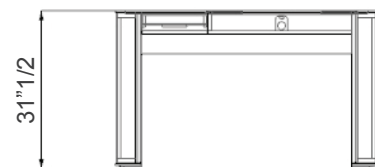

(For more specifications, please refer to "Finishes & Materials")