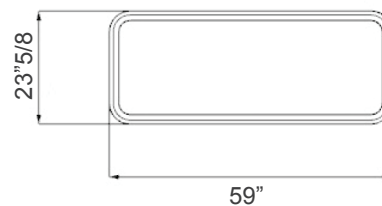

San Marco quilting

(For more specifications, please refer to "Finishes & Materials")