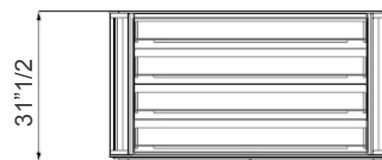

San Marco quilting

(For more specifications, please refer to "Finishes & Materials")