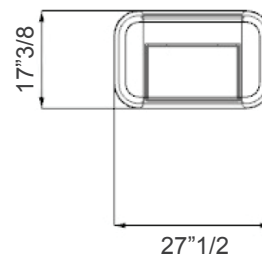

San Marco quilting

(For more specifications, please refer to "Finishes & Materials")