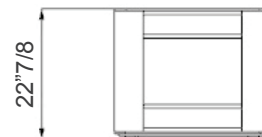

San Marco quilting

(For more specifications, please refer to "Finishes & Materials")