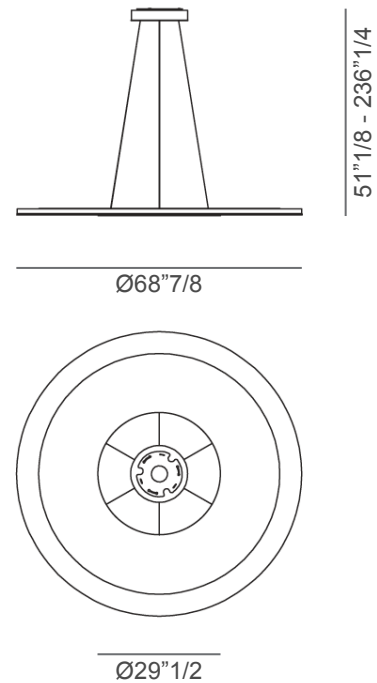

### *Description*

Suspension lamp with Marble Glass diffuser. Frame and canopy in Bronze finish. LED system: STRIP 24V in the frame - 3x3W spot 12V in the canopy. Made in Italy.

\* For more specifications, please refer to the "Finishes & Materials" PDF

## Space

---

### Dimensions

**A:** Ø27"1/2 x 51"1/8 - 236"1/4H

**B:** Ø47"1/4 x 51"1/8 - 236"1/4H

**C:** Ø68"7/8 x 51"1/8 - 236"1/4H

**A**

**B**

**C**