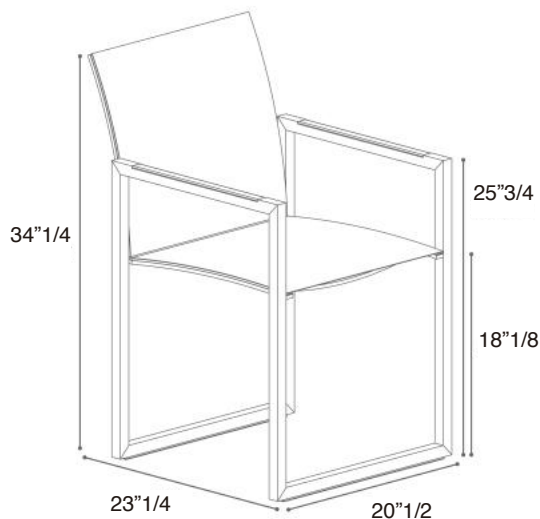

### *Description*

Armchair with stainless steel and batyline seat.

Optional teak armrests.

Optional cushions.

### *Dimensions:*

20"1/2W x 23"1/4D x 34"1/4H

**Seat Height:** 18"1/8

**Armrest Height:** 25"3/4