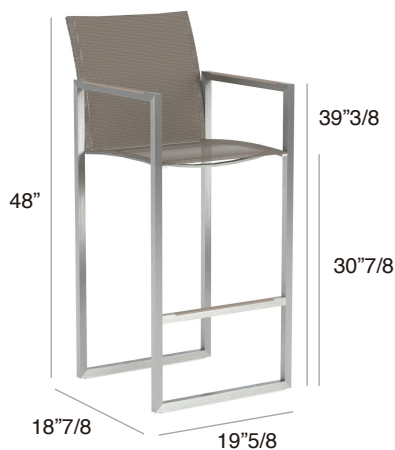

### *Description*

Bar stool with stainless steel frame and batyline seat.

Optional teak wood armrests.

Optional cushions.

### *Dimensions:*

19"5/8W x 18"7/8D x 48"H -Seat Height: 30"7/8 -Armrest Height: 39"3/8