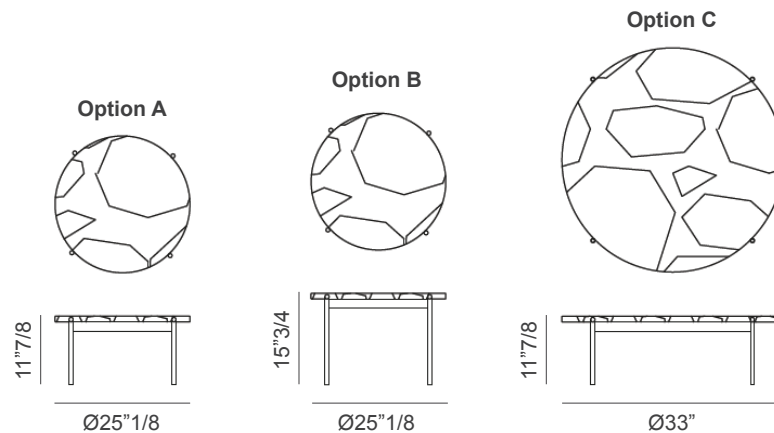

## Description

Coffee table with base with four legs available in outdoor Bronze or White metal.  
The refined round top is offered in marble or ceramic for outdoor.  
Made in Italy.

## Dimensions

- A)  $\text{Ø}25\frac{1}{8}$  x 11 $\frac{7}{8}$ H
- B)  $\text{Ø}25\frac{1}{8}$  x 15 $\frac{3}{4}$ H
- C)  $\text{Ø}33$  x 11 $\frac{7}{8}$ H

\* For more specifications, please refer to the "Finishes & Materials" PDF