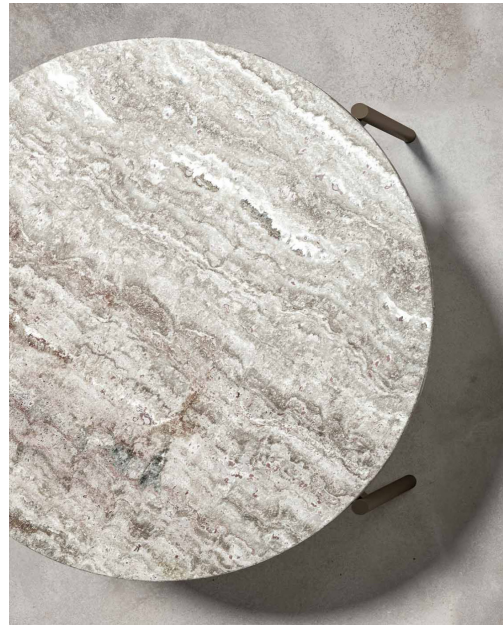

## Description

Coffee table with base with four legs available in outdoor Bronze or White metal.  
The refined round top is offered in marble or ceramic for outdoor.  
Made in Italy.

## Dimensions

- A)  $\text{Ø}25\frac{1}{8}$  x 11 $\frac{7}{8}$ H
- B)  $\text{Ø}25\frac{1}{8}$  x 15 $\frac{3}{4}$ H
- C)  $\text{Ø}33$  x 11 $\frac{7}{8}$ H

\* For more specifications, please refer to the "Finishes & Materials" PDF