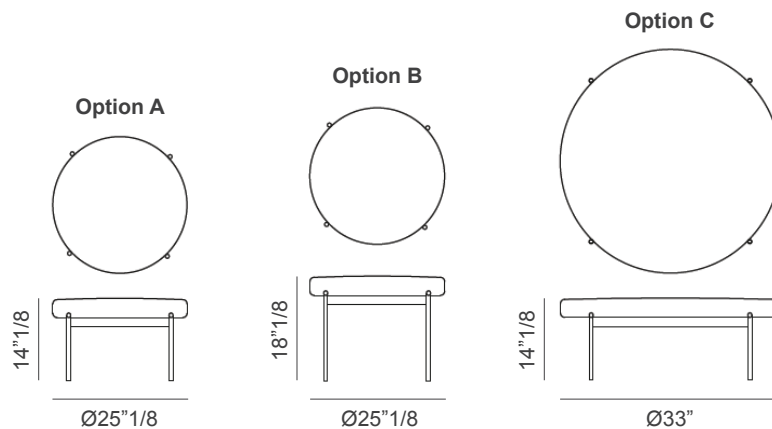

Apollo

Description

Ottoman with base with four legs available in outdoor Bronze or White metal.
 Seat cushion offered in fabric suitable for outdoor use.
 Made in Italy.

Dimensions

- A) $\text{Ø}25''1/8 \times 14''1/8\text{H}$
- B) $\text{Ø}25''1/8 \times 18''1/8\text{H}$
- C) $\text{Ø}33'' \times 14''1/8\text{H}$