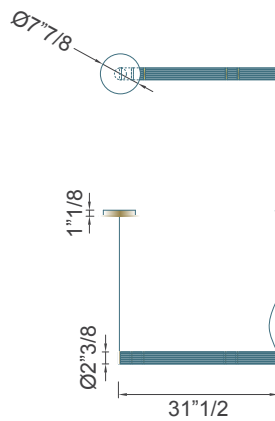

Canopy: Gold varnished brass.

* For more specifications, please refer to the "Finishes & Materials" PDF

Atrium

Dimensions

- Single module A: $\text{Ø}2\frac{3}{8}$ x $31\frac{1}{2}$ H
- Single module B: $\text{Ø}2\frac{3}{8}$ x $51\frac{1}{8}$ H
- Single module C: $\text{Ø}2\frac{3}{8}$ x $31\frac{1}{2}$ W
- Single module D: $\text{Ø}2\frac{3}{8}$ x $51\frac{1}{8}$ W

Single module A

Light source:
41W - 24V
LUMEN 2730
K LED 3000

Single module B

Light source:
70W - 24V
LUMEN 4420
K LED 3000

Single module C

Light source:
41W - 24V
LUMEN 2730
K LED 3000

Single module D

Light source:
70W - 24V
LUMEN 4420
K LED 3000

ADJUSTABLE HEIGHT: $114\frac{1}{8}$ CABLE SUPPLIED

* For more specifications, please refer to the "Finishes & Materials" PDF

Atrium

Dimensions

- Composition 01:** Ø12"5/8 x 59" to 137"3/4H
- Composition 02:** Ø12"5/8 x 67" to 157"1/2H
- Composition 03:** Ø12"5/8 x 98"3/8 to 157"1/2H
- Composition 04:** Ø35"3/8 x 224"3/8MAX H