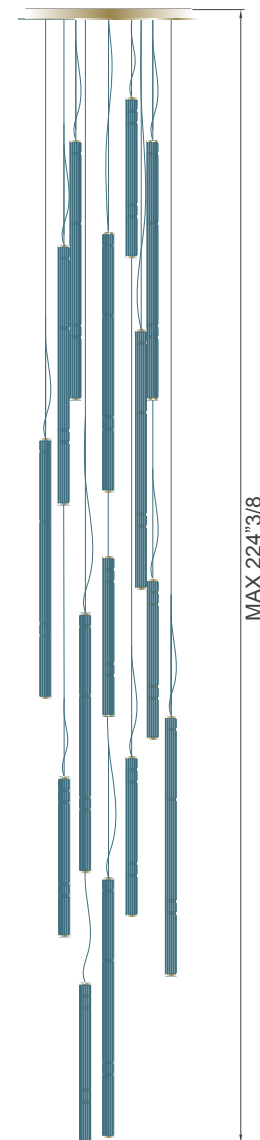

Composition 04

4x module A
9x module B

Light source:
794W - 24V
LUMEN 50400
K LED 3000

ADJUSTABLE HEIGHT: 114"1/8 CABLE SUPPLIED