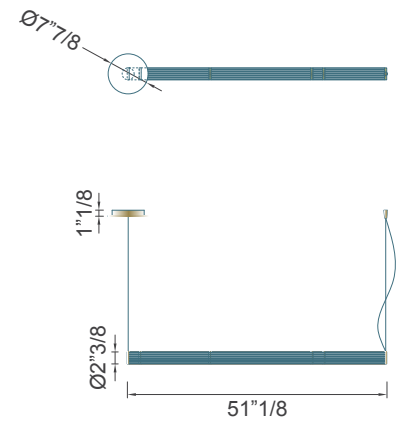

Atrium

Description

Suspension lamp composed of a single or various striped sandblasted glass tubes with details in gold varnished brass. Adjustable height. Made in Italy.

Finishes & Materials

Diffuser: Sandblasted glass tubes with details in gold varnished brass.

Canopy: Gold varnished brass.

* For more specifications, please refer to the "Finishes & Materials" PDF

Atrium

Dimensions

- Single module A: $\text{Ø}2\frac{3}{8}$ x $31\frac{1}{2}$ H
- Single module B: $\text{Ø}2\frac{3}{8}$ x $51\frac{1}{8}$ H
- Single module C: $\text{Ø}2\frac{3}{8}$ x $31\frac{1}{2}$ W
- Single module D: $\text{Ø}2\frac{3}{8}$ x $51\frac{1}{8}$ W

Single module A

Light source:
41W - 24V
LUMEN 2730
K LED 3000

Single module B

Light source:
70W - 24V
LUMEN 4420
K LED 3000

Single module C

Light source:
41W - 24V
LUMEN 2730
K LED 3000

Single module D

Light source:
70W - 24V
LUMEN 4420
K LED 3000

ADJUSTABLE HEIGHT: $114\frac{1}{8}$ CABLE SUPPLIED

* For more specifications, please refer to the "Finishes & Materials" PDF

Atrium

Dimensions

- Composition 01:** Ø12"5/8 x 59" to 137"3/4H
- Composition 02:** Ø12"5/8 x 67" to 157"1/2H
- Composition 03:** Ø12"5/8 x 98"3/8 to 157"1/2H
- Composition 04:** Ø35"3/8 x 224"3/8MAX H