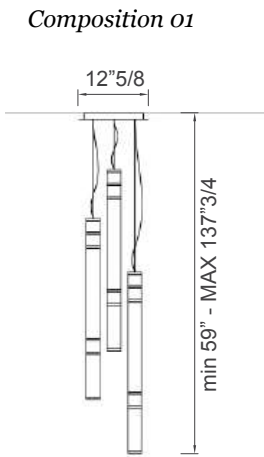

Canopy: Gold varnished brass.

* For more specifications, please refer to the "Finishes & Materials" PDF

Atrium

Dimensions

- Single module A: $\text{Ø}2\frac{3}{8}$ x $31\frac{1}{2}$ H
- Single module B: $\text{Ø}2\frac{3}{8}$ x $51\frac{1}{8}$ H
- Single module C: $\text{Ø}2\frac{3}{8}$ x $31\frac{1}{2}$ W
- Single module D: $\text{Ø}2\frac{3}{8}$ x $51\frac{1}{8}$ W

Single module A

Light source:
41W - 24V
LUMEN 2730
K LED 3000

Single module B

Light source:
70W - 24V
LUMEN 4420
K LED 3000

Single module C

Light source:
41W - 24V
LUMEN 2730
K LED 3000

Single module D

Light source:
70W - 24V
LUMEN 4420
K LED 3000

ADJUSTABLE HEIGHT: $114\frac{1}{8}$ CABLE SUPPLIED

* For more specifications, please refer to the "Finishes & Materials" PDF

Atrium

Dimensions

- Composition 01:** Ø12"5/8 x 59" to 137"3/4H
- Composition 02:** Ø12"5/8 x 67" to 157"1/2H
- Composition 03:** Ø12"5/8 x 98"3/8 to 157"1/2H
- Composition 04:** Ø35"3/8 x 224"3/8MAX H

4x module A
9x module B

Light source:
794W - 24V
LUMEN 50400
K LED 3000

ADJUSTABLE HEIGHT: 114"1/8 CABLE SUPPLIED