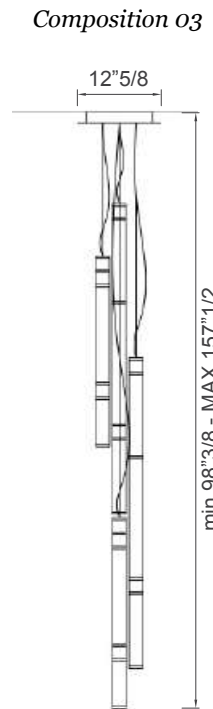

2x module A
2x module B

Light source:
222W - 24V
LUMEN 14300
K LED 3000