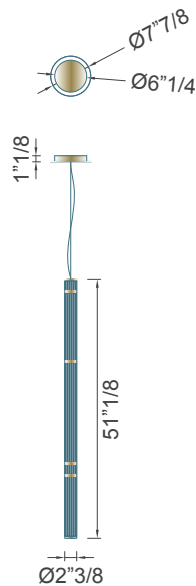

Atrium

Description

Suspension lamp composed of a single or various striped sandblasted glass tubes with details in gold varnished brass. Adjustable height. Made in Italy.

Finishes & Materials

Diffuser: Sandblasted glass tubes with details in gold varnished brass.

Canopy: Gold varnished brass.

* For more specifications, please refer to the "Finishes & Materials" PDF

Atrium

Dimensions

- Single module A: $\text{Ø}2\frac{3}{8}$ x $31\frac{1}{2}$ H
- Single module B: $\text{Ø}2\frac{3}{8}$ x $51\frac{1}{8}$ H
- Single module C: $\text{Ø}2\frac{3}{8}$ x $31\frac{1}{2}$ W
- Single module D: $\text{Ø}2\frac{3}{8}$ x $51\frac{1}{8}$ W

Single module A

Light source:
41W - 24V
LUMEN 2730
K LED 3000

Single module B

Light source:
70W - 24V
LUMEN 4420
K LED 3000

Single module C

Light source:
41W - 24V
LUMEN 2730
K LED 3000

Single module D

Light source:
70W - 24V
LUMEN 4420
K LED 3000

ADJUSTABLE HEIGHT: $114\frac{1}{8}$ CABLE SUPPLIED

* For more specifications, please refer to the "Finishes & Materials" PDF

Atrium

Dimensions

- Composition 01:** Ø12"5/8 x 59" to 137"3/4H
- Composition 02:** Ø12"5/8 x 67" to 157"1/2H
- Composition 03:** Ø12"5/8 x 98"3/8 to 157"1/2H
- Composition 04:** Ø35"3/8 x 224"3/8MAX H