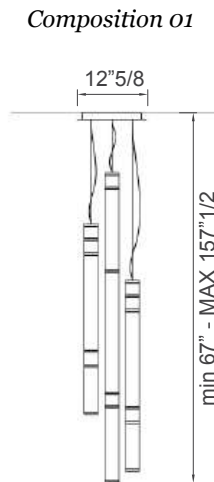

2x module A
1x module B

Light source:
152W - 24V
LUMEN 9880
K LED 3000