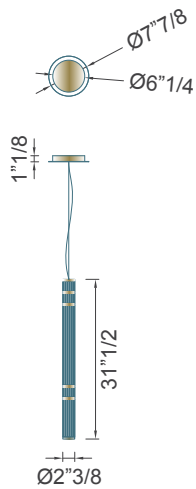

Atrium

Dimensions

- Single module A: $\text{Ø}2\frac{3}{8}$ x $31\frac{1}{2}$ H
- Single module B: $\text{Ø}2\frac{3}{8}$ x $51\frac{1}{8}$ H
- Single module C: $\text{Ø}2\frac{3}{8}$ x $31\frac{1}{2}$ W
- Single module D: $\text{Ø}2\frac{3}{8}$ x $51\frac{1}{8}$ W

Single module A

Light source:
41W - 24V
LUMEN 2730
K LED 3000