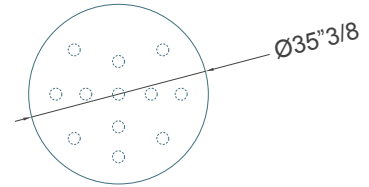

Canopy: Gold varnished brass.

* For more specifications, please refer to the "Finishes & Materials" PDF

Atrium

Dimensions

- Single module A: $\text{Ø}2\frac{3}{8}$ x $31\frac{1}{2}$ H
- Single module B: $\text{Ø}2\frac{3}{8}$ x $51\frac{1}{8}$ H
- Single module C: $\text{Ø}2\frac{3}{8}$ x $31\frac{1}{2}$ W
- Single module D: $\text{Ø}2\frac{3}{8}$ x $51\frac{1}{8}$ W

ADJUSTABLE HEIGHT: $114\frac{1}{8}$ CABLE SUPPLIED

* For more specifications, please refer to the "Finishes & Materials" PDF

Atrium

Dimensions

- Composition 01:** Ø12"5/8 x 59" to 137"3/4H
- Composition 02:** Ø12"5/8 x 67" to 157"1/2H
- Composition 03:** Ø12"5/8 x 98"3/8 to 157"1/2H
- Composition 04:** Ø35"3/8 x 224"3/8MAX H