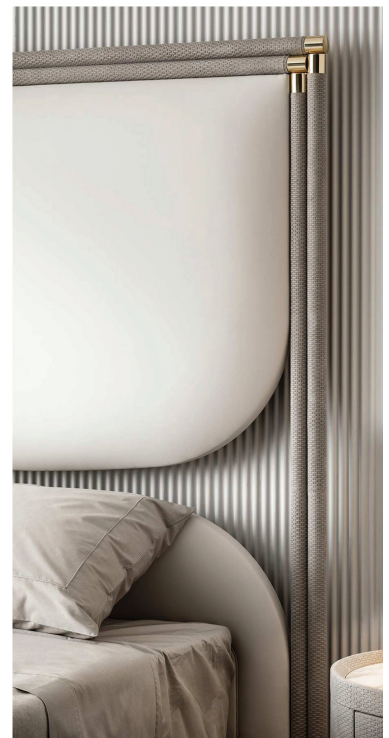

Boheme

Description

Bed with headboard upholstered in fabric or leather. Bronze or glossy brass metal headboard frame covered in smooth or printed leather with visible metal details. Decorative cushions available upon request. Made in Italy.

Finishes and materials

Headboard and bed cover: C.O.M. Fabric / Fabric Cat. A / Fabric Cat. B / Technabuk / C.O.L. / Leather Cat. C / Leather Cat. D.

Headboard frame: C.O.L. / Leather Cat. B / Leather Cat. C / Leather Cat. D.

Metal details: Bronze / Glossy brass.

(For more specifications, please refer to “Finishes & Materials”)

Boheme

Dimensions

Queen: 84"5/8W x 86"5/8D x 67"3/8H
(To fit QUEEN size Mattress 60"x 80")

King: 92"1/2W x 86"5/8D x 67"3/8H
(To fit KING size Mattress 76"3/4 x 80")