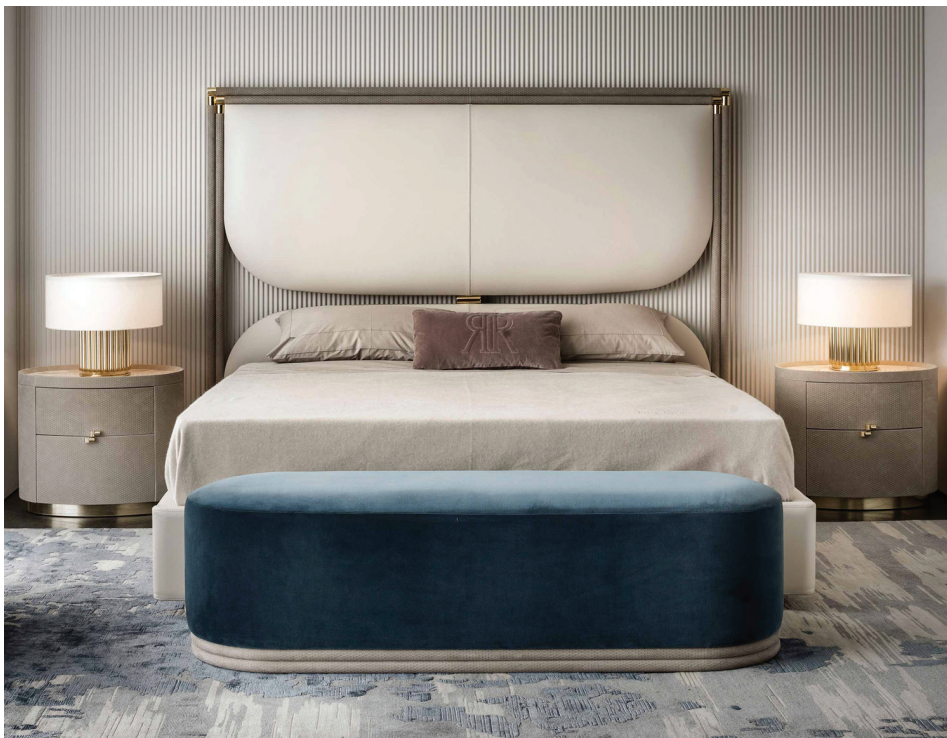

Boheme

Description

Bed with headboard upholstered in fabric or leather. Bronze or glossy brass metal headboard frame covered in smooth or printed leather with visible metal details. Decorative cushions available upon request. Made in Italy.

Finishes and materials

Headboard and bed cover: C.O.M. Fabric / Fabric Cat. A / Fabric Cat. B / Technabuk / C.O.L. / Leather Cat. C / Leather Cat. D.

Headboard frame: C.O.L. / Leather Cat. B / Leather Cat. C / Leather Cat. D.

Metal details: Bronze / Glossy brass.

(For more specifications, please refer to “Finishes & Materials”)

Boheme

Dimensions

Queen: 84"5/8W x 86"5/8D x 67"3/8H
(To fit QUEEN size Mattress 60"x 80")

King: 92"1/2W x 86"5/8D x 67"3/8H
(To fit KING size Mattress 76"3/4 x 80")