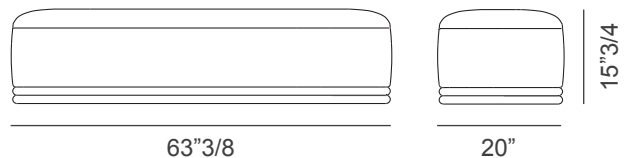

Boheme

Description

Bench upholstered in fabric or leather with metal base covered in smooth or printed leather. Made in Italy.

Dimensions

63"3/8W x 20"D x 15"3/4H

Finishes and materials

Cover: C.O.M. Fabric / Fabric Cat. A / Technabuk /
Fabric Cat. B / C.O.L. / Leather Cat. C / Leather Cat. D.
Base: Leather Cat. B / Leather Cat. C / Leather Cat. D.