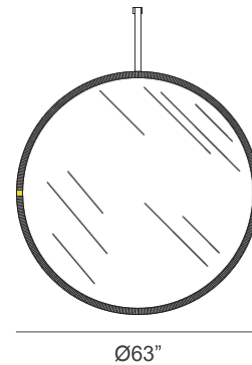

Boheme

Description

Round shaped wall mirror with refined hand-braided rope weaving all over the frame available in grey, green or pearl gold colors.

Metal details in bronze varnished gold finish. Made in Italy.

Dimensions

Ø63" x 2"D

* For more specifications, please refer to the "Finishes & Materials" PDF