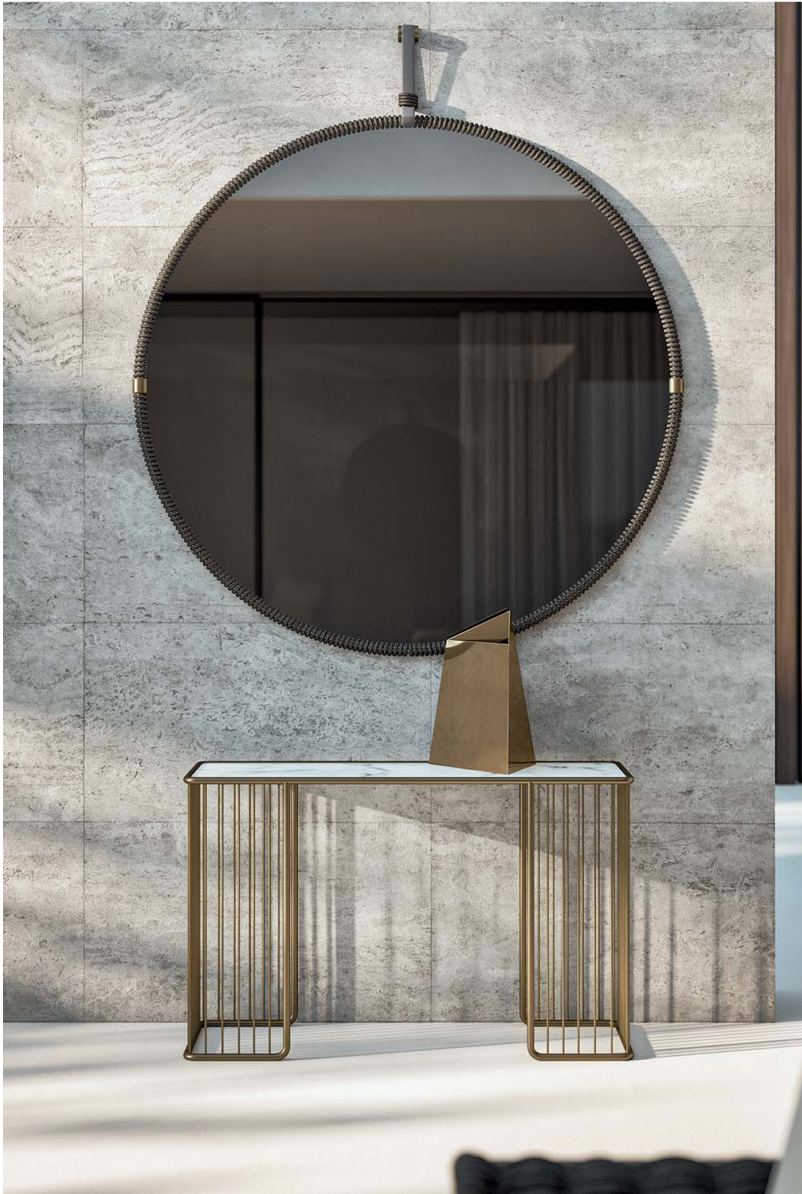

Boheme

Description

Round shaped wall mirror with refined hand-braided rope weaving all over the frame available in grey, green or pearl gold colors.

Metal details in bronze varnished gold finish. Made in Italy.

Dimensions

Ø63" x 2"D

* For more specifications, please refer to the "Finishes & Materials" PDF