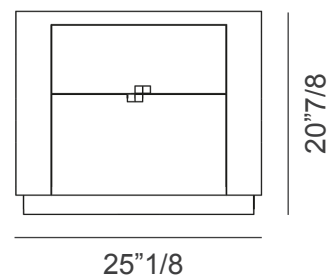

Boheme

Description

Nightstand with 2 drawers, upholstered in leather, with marble top. Base and detail comes in glossy brass or bronze finishes. Made in Italy.

Finishes and materials

Top: Marble.

Base & detail: Glossy brass / Bronze.

Cover: C.O.L. / Leather Cat. B / Leather Cat. C / Leather Cat. D.

Dimensions

25"1/8W x 17"1/4D x 20"7/8H

(For more specifications, please refer to "Finishes & Materials")