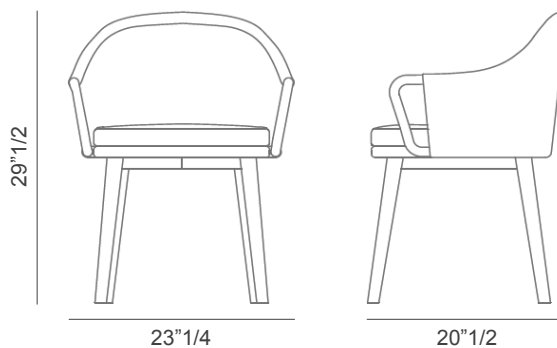

## *Description*

Armchair with structure and base in wood stained wengè. Upholstery available in fabric or leather. Made in Italy.

## *Dimensions*

23"1/4W x 20"1/2D x 29"1/2H

\* For more specifications, please refer to the "Finishes & Materials" PDF