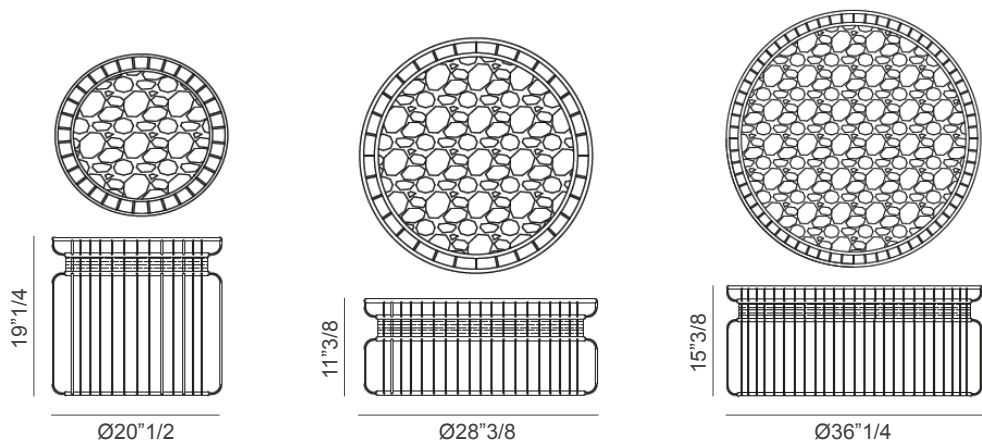

Ciglia

Description

Coffee table available in three different sizes. It comes with a metal structure characterized by a sequence of individually hand-welded, small, round, metal tubes. Hand-braided rope strip detail. Top available in different outdoor finishes. Made in Italy.

Available combinations:

- . Bronze metal + Grey rope
- . Bronze metal + Green rope

Dimensions

- A) Ø20"1/2 x 19"1/4H
- B) Ø28"3/8 x 11"3/8H
- C) Ø36"1/4 x 15"3/8H

* For more specifications, please refer to the "Finishes & Materials" PDF