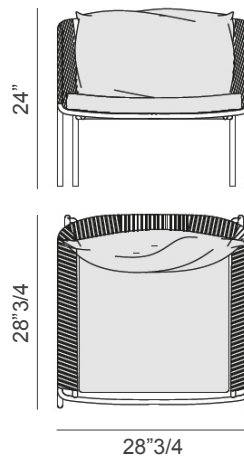

Demetra

Description

Lounge chair with metal structure woven with hand-braided rope available in different combinations. Seat and back cushions covered in fabric. Made in Italy.

Available combinations:

- . Bronze metal + Grey rope
- . Bronze metal + Green rope
- . White metal + Light grey rope

Dimensions

28"3/4W x 28"3/4D x 24"H

* For more specifications, please refer to the "Finishes & Materials" PDF