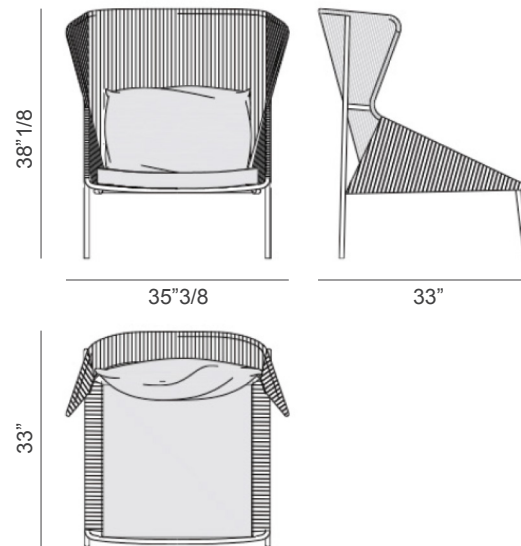

Demetra

Description

Lounge chair with metal structure woven with hand-braided rope available in different combinations. Seat and back cushions covered in fabric. Made in Italy.

Available combinations:

- . Bronze metal + Grey rope
- . Bronze metal + Green rope
- . White metal + Light grey rope

Dimensions

35"3/8W x 33"D x 38"1/8H

* For more specifications, please refer to the "Finishes & Materials" PDF