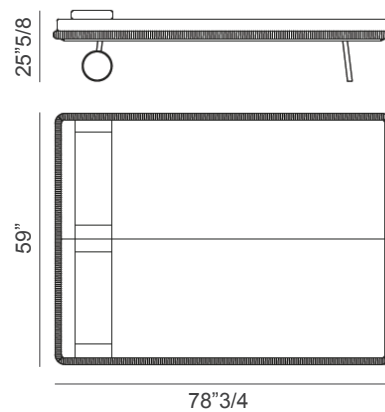

- . Bronze metal + Grey rope
- . Bronze metal + Green rope
- . White metal + Light grey rope

Dimensions

78"3/4W x 59"D x 25"5/8H

* For more specifications, please refer to the "Finishes & Materials" PDF