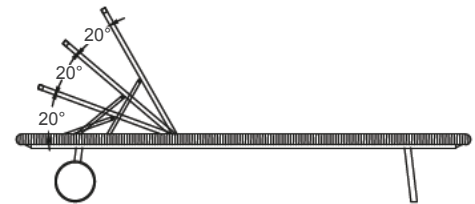

Demetra

Description

Lounger with reclining back and metal structure woven with hand-braided rope available in different combinations. Mattress and headrest cushion covered in fabric. Made in Italy.

Available combinations:

- . Bronze metal + Grey rope
- . Bronze metal + Green rope
- . White metal + Light grey rope

Dimensions

78"3/4W x 59"D x 25"5/8H

* For more specifications, please refer to the "Finishes & Materials" PDF