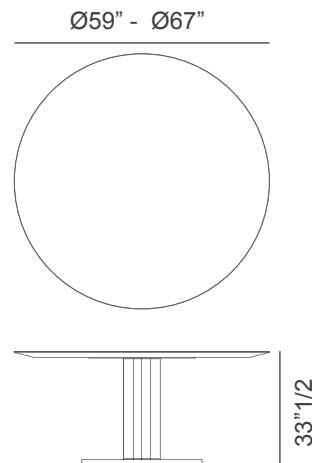

Finishes and materials

Base: Black chrome / Glossy gold / Bronze.
Top: Wood / Marble.

(For more specifications, please refer to "Finishes & Materials")