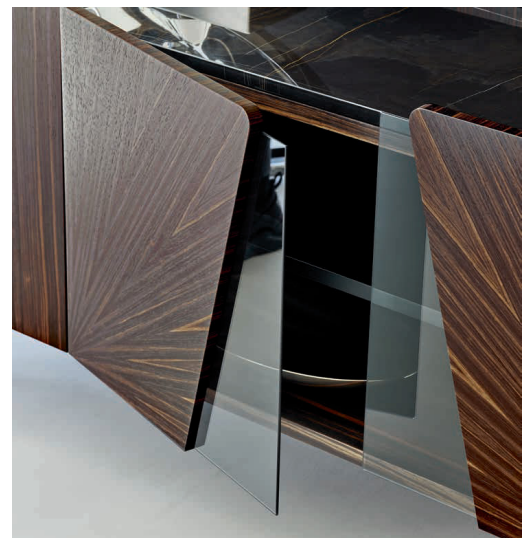

Frak

Description

Ebony sideboard with curved ends. Four doors, the central ones feature smoked glass inserts. Interior with LED lighting and ebony shelving. Marble top with curved ends available in various finishes. Five legs with bronzed brass feet. Made in Italy.

Finishes & Materials

Structure: Ebony.

Door insert: Smoked glass.

Top: Emperador dark, Black and gold, Valentine grey, Calacatta gold or Sahara noir marble.

Feet: Bronzed brass.

* For more specifications, please refer to the "Finishes & Materials" PDF