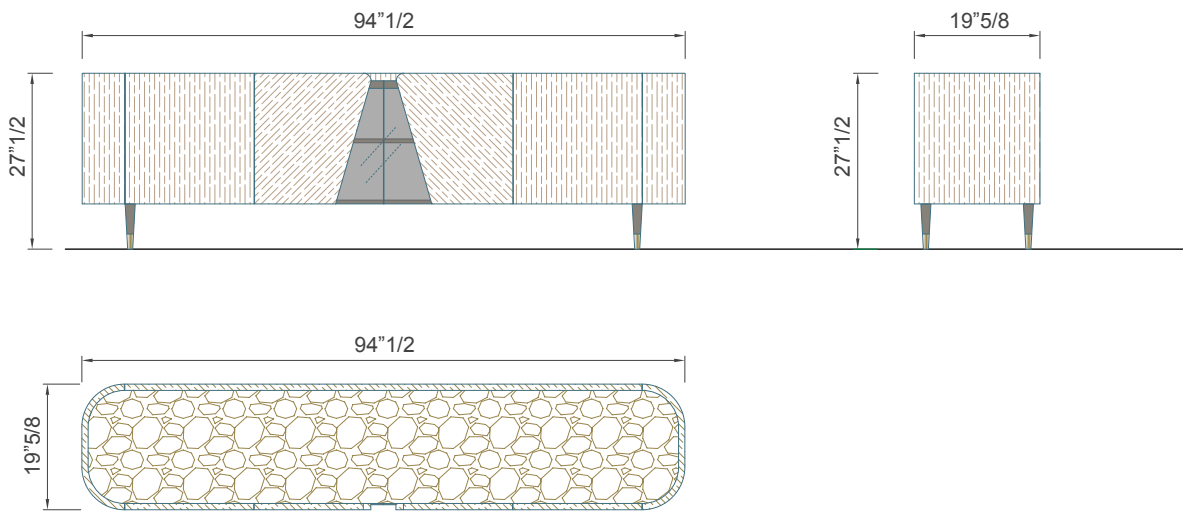

Frak

Description

Ebony sideboard with curved ends. Four doors, the central ones feature smoked glass inserts. Interior with LED lighting and ebony shelving. Marble top with curved ends available in various finishes. Five legs with bronzed brass feet. Made in Italy.

Finishes & Materials

Structure: Ebony.

Door insert: Smoked glass.

Top: Emperador dark, Black and gold, Valentine grey, Calacatta gold or Sahara noir marble.

Feet: Bronzed brass.

* For more specifications, please refer to the "Finishes & Materials" PDF

Frak

Dimensions

94"1/2W x 19"5/8D x 27"1/2H

* For more specifications, please refer to the "Finishes & Materials" PDF