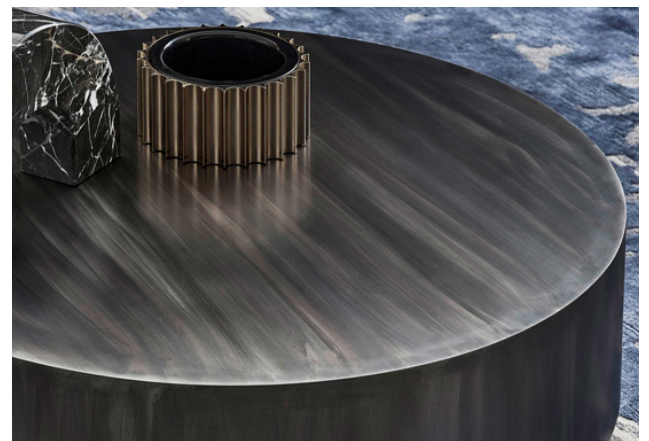

Genesis

Description

Side table with round structure in flamed metal and plinth base in gold varnished brass. Different sizes and an optional seat cushion in hide leather are available. Made in Italy.

Finishes & Materials

Structure: Flamed metal.

Plinth base: Gold varnished brass.

Cushion cover: Dove grey or sand hide leather.

* For more specifications, please refer to the "Finishes & Materials" PDF

Genesi

Dimensions

A: $\text{Ø}15\frac{3}{4} \times 19\frac{5}{8}\text{H}$