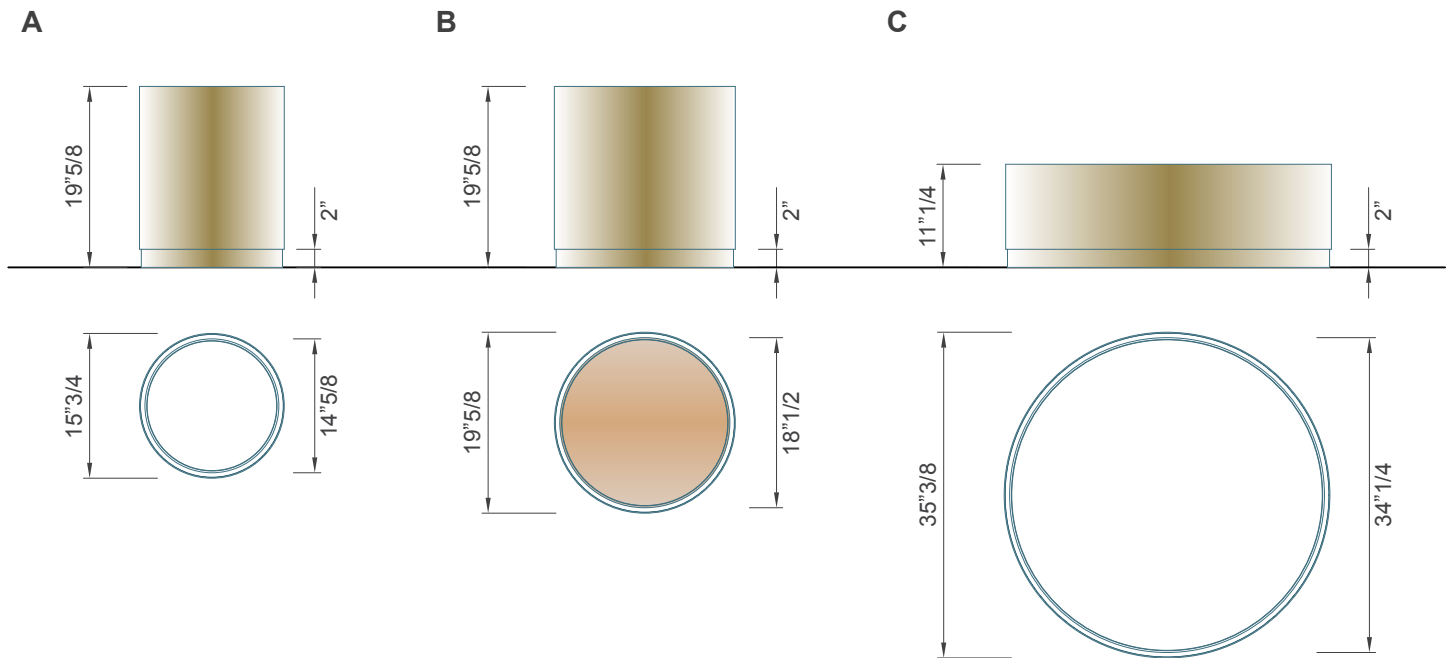

Genesis

Description

Side table with round structure in flamed metal and plinth base in gold varnished brass. Different sizes and an optional seat cushion in hide leather are available. Made in Italy.

Finishes & Materials

Structure: Flamed metal.

Plinth base: Gold varnished brass.

Cushion cover: Dove grey or sand hide leather.

* For more specifications, please refer to the "Finishes & Materials" PDF

Genesi

Dimensions

A: $\text{Ø}15\frac{3}{4} \times 19\frac{5}{8}\text{H}$

B: $\text{Ø}19\frac{5}{8} \times 19\frac{5}{8}\text{H}$

C: $\text{Ø}35\frac{3}{8} \times 11\frac{1}{4}\text{H}$

* For more specifications, please refer to the "Finishes & Materials" PDF