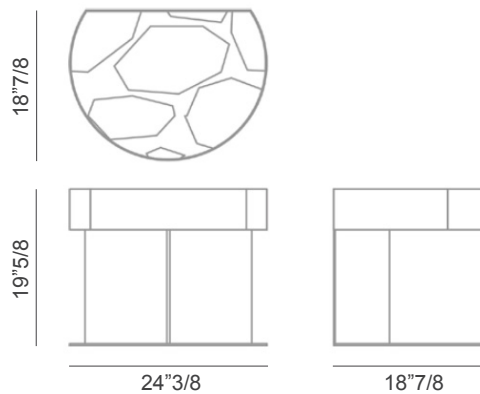

## Inca

### *Description*

Nightstand with top in a wide range of marble options and base in varnished bronze metal. Both elements, top and base, have rounded geometries that give a sense of solidity and yet lightness to the product. Made in Italy.

### *Dimensions*

24"3/8W x 18"7/8D x 19"5/8H

\* For more specifications, please refer to the "Finishes & Materials" PDF