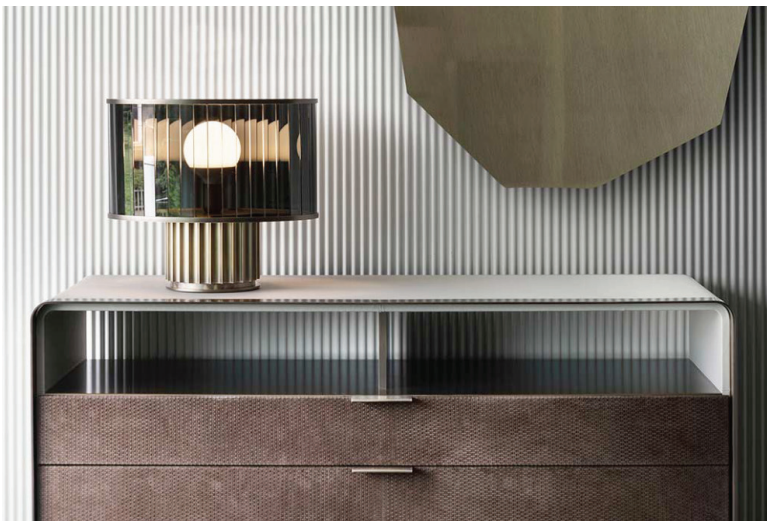

Liberty

Description

Table lamp characterized by the column-like base, an aluminum extrusion finished in bronze. Glass diffuser in smoked finish. Made in Italy.

Light source:
E26 • 60W

Dimensions

17"3/4W x 11"7/8D x 15"3/4H

17"4/4

15"3/4

Finishes and materials

Metal base: Bronze.
Diffuser: Smoked glass.

(For more specifications, please refer to "Finishes & Materials")