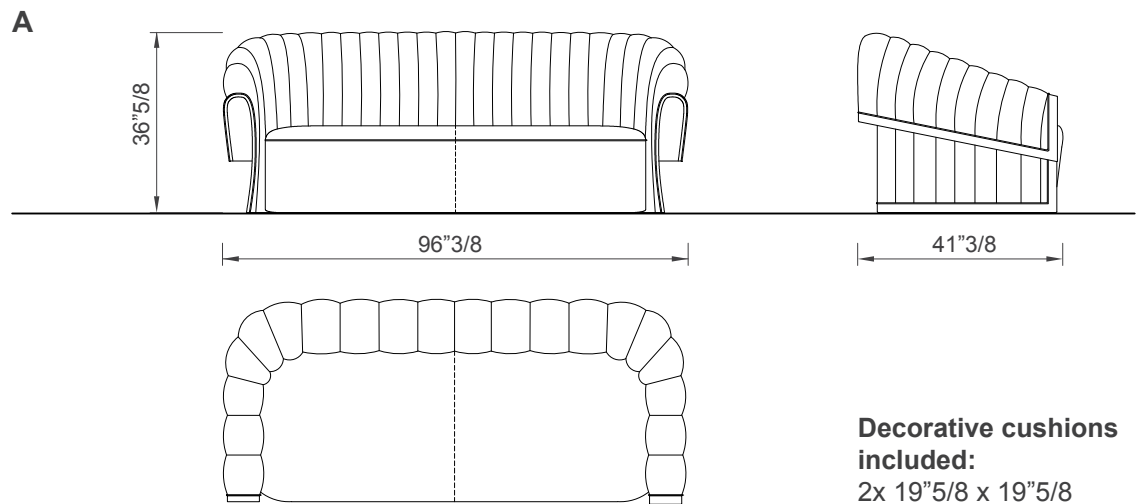

Dimensions

A: 96"3/8W x 41"3/8D x 36"5/8H

B: 110"1/4W x 41"3/8D x 36"5/8H

* For more specifications, please refer to the "Finishes & Materials" PDF