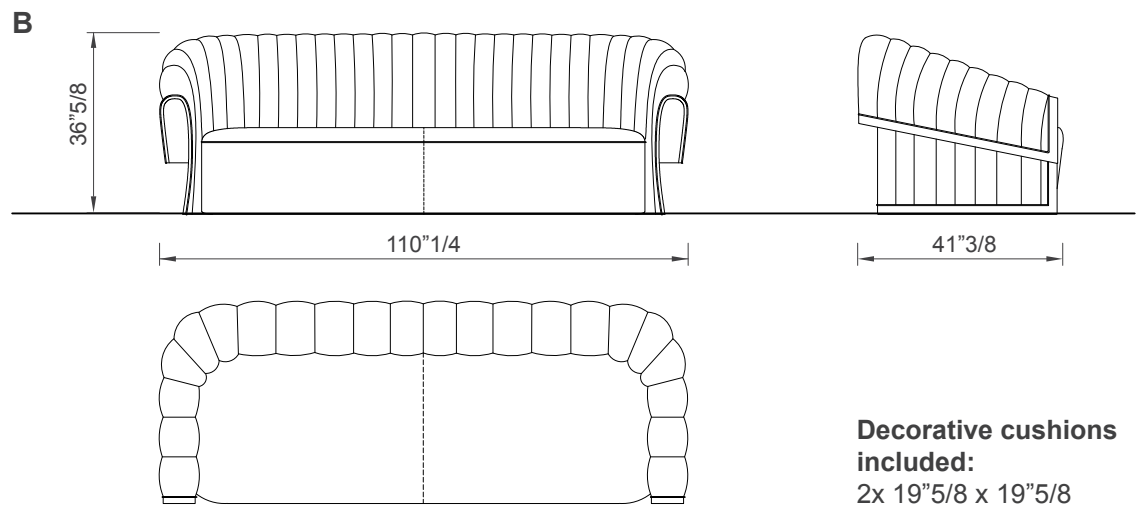

Dimensions

A: 96"3/8W x 41"3/8D x 36"5/8H

B: 110"1/4W x 41"3/8D x 36"5/8H

* For more specifications, please refer to the "Finishes & Materials" PDF