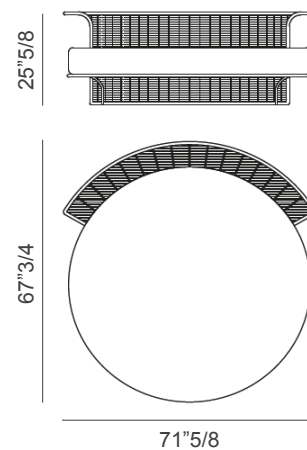

### Description

Daybed with metal structure woven with hand-braided rope available in different combinations.

It comes with a round comfortable seat cushion and three rectangular back cushions (31"1/2 x 19"5/8) all upholstered in fabric. Also, two square Easy decorative cushions (19"5/8 x 19"5/8) are included. Made in Italy.

### Dimensions

71"5/8W x 67"3/4D x 25"5/8H

\* For more specifications, please refer to the "Finishes & Materials" PDF