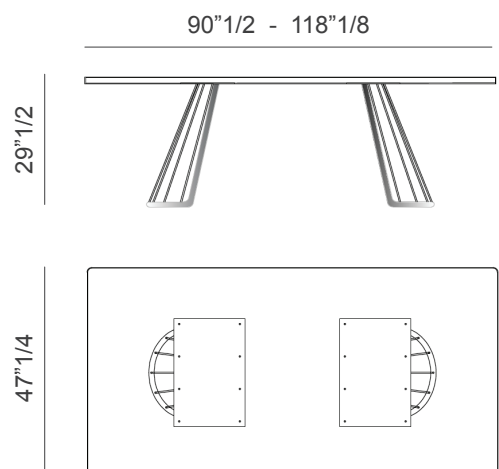

Marina

Description

Table with metal structure available in two options: in bronze painted metal and hand-braided grey rope or in bronze painted iron and hand-braided green rope. Rectangular top in techno marble calacatta matt. Made in Italy.

Finishes and materials

Structure: Bronze painted metal and hand-braided grey rope / Bronze painted iron and hand-braided green rope.
Top: Techno marble calacatta matt.

Dimensions

- A) 90"1/2W x 47"1/4D x 29"1/2H
- B) 118"1/8W x 47"1/4D x 29"1/2H